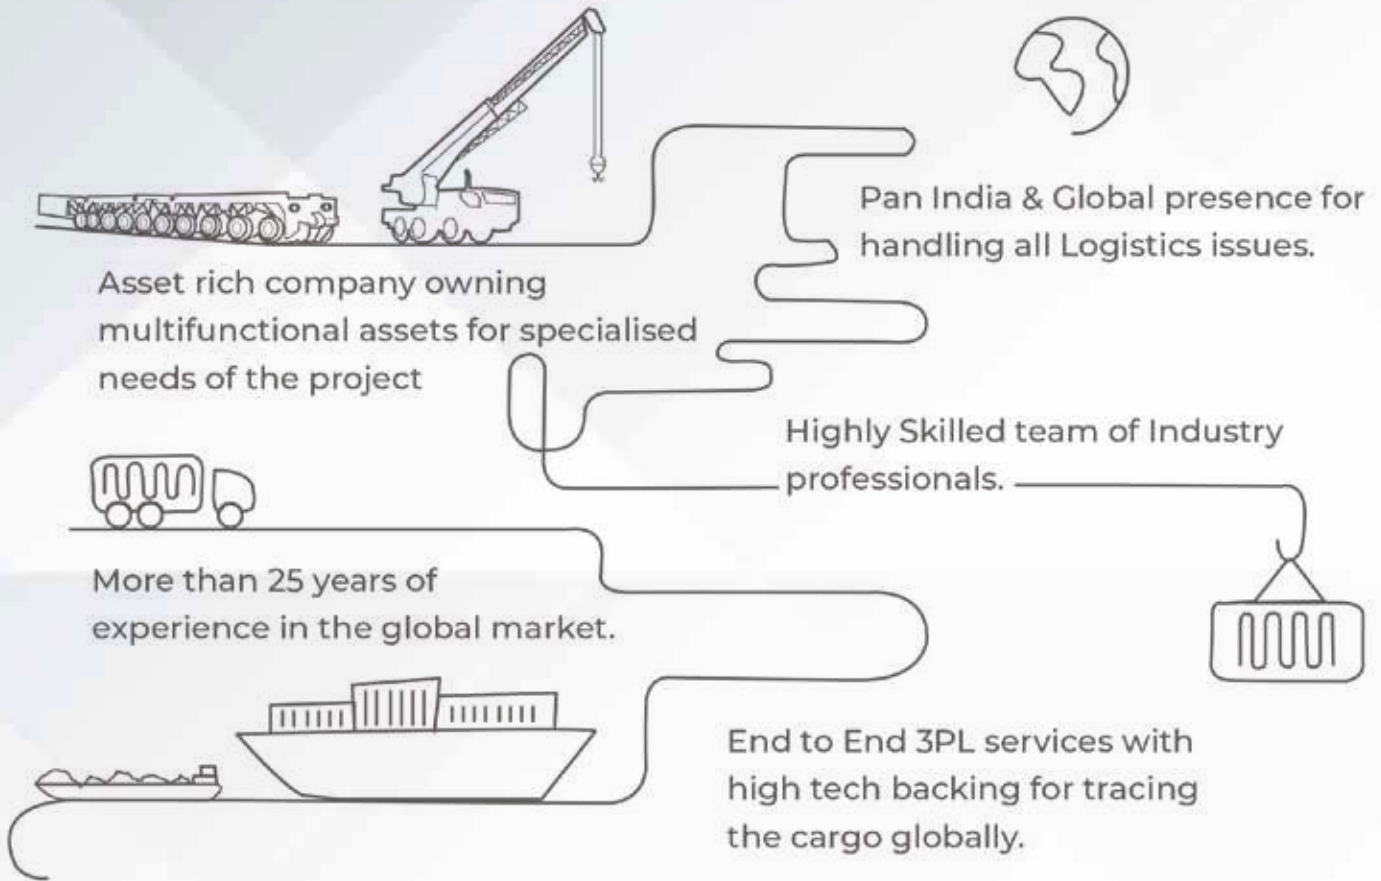

***SPECIAL SOLUTIONS
FOR SPECIAL CARGO***

ABOUT US

Prism provides a One Stop Solution for all Logistical needs of the Client Over 25 years of evolving risk management through maturing legislations, international standards of safety, and inhouse engineering. Prism is an asset rich company owning multiple trailers, hydraulic axles, SPMTs and having an array of barges and ship associates be it for heavy lifts or general cargo across the globe. Prism is diversified into ports, pvt terminals, CFS and ICDS across the country to provide our clients a one stop solution for moving general cargoes in a faster and cost effective manner, for domestic and cross country trade.

END TO END LOGISTICS SOLUTIONS

OTHER SERVICES

- Erection Testing Commissioning
- Civil Work Activities
- Rentals
- Turnkey Consultancy
- Air Freight & Chartering
- Door to Door Logistics
- Skidding & Jacking
- Loading & Unloading
- General Cargo Movement

WHY PRISM LOGISTICS ?

SHE-Q

Over the years Prism evolves in Risk Management by constantly and consistently acquiring, developing, and adopting leading systems, digitalization processes, Certifications, and Modernised Equipments with an approach to achieving an incident and injury- free mindset for a Safer Healthy Environment ensuring the maintenance of higher than industrial standards in Quality.

TOWARDS A SUSTAINABLE & DIGITALISED FUTURE

Prism is moving towards a sustainable future with corrective planning using Artificial intelligence and Blockchain Technology to minimize the freight cost and production of carbon emissions by using alternative modes of transport and efficient planning.